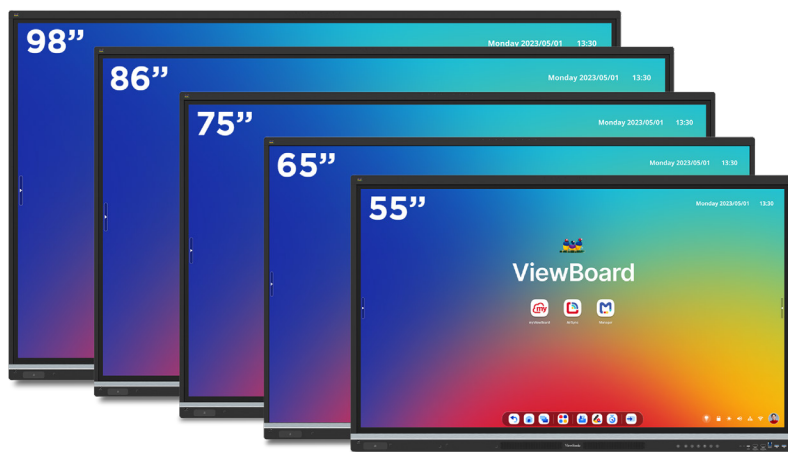

## INTERACTIVE DISPLAYS MADE FOR TODAY'S CLASSROOMS

### High Performance. Maximum Value.

The ViewSonic® ViewBoard® IFP41 series delivers the right mix of performance, simplicity, and value for modern classrooms. Available from 55 to 98 inches, these interactive displays feel intuitive from day one, so teachers can start teaching without complicated setup. Powered by the latest Android™ platform with EDLA certification, IFP41 interactive displays provide secure access to Google Workspace, Microsoft 365, and familiar classroom apps. With simple USB-C connectivity, clear audio, and built-in energy-saving features, the IFP41 series is easy to deploy, easy to use, and built to support learning.